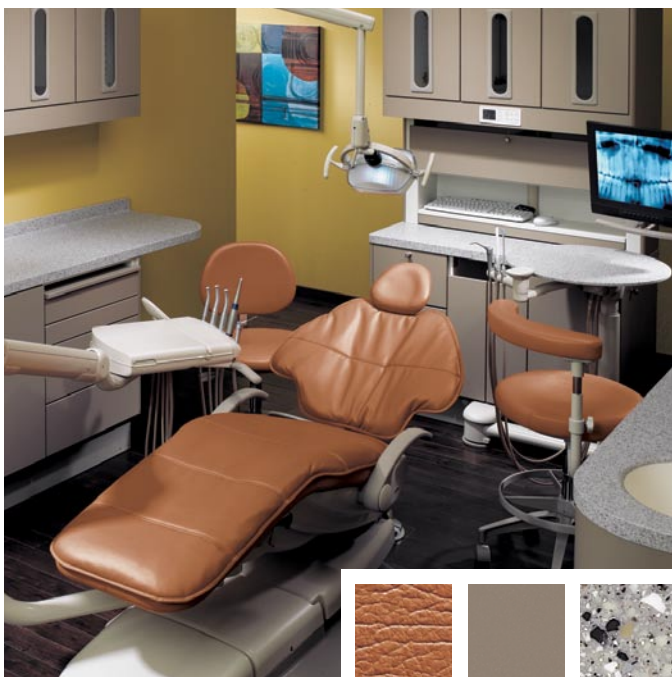

color your world

Color does more than look beautiful. It adds warmth. It can make spaces appear cheerful, calming, cozy, classic, or trendy. Color establishes a mood and evokes an emotion. Carefully chosen, color can convey the success of your practice. As you use this brochure, think about the colors that reflect you, your staff, and your practice as a whole.

get the look you like

Inspired by the latest color trends in home and office design, A-dec's newly enhanced upholstery palette features luminous, impactful colors. Both our sleek, sophisticated seamless upholsteries and soft, luxurious sewn upholsteries are available in a multitude of new designer colors.

sewn upholstery

Sewn upholstery has the plush, buttery feel and comfort of real leather. Engineered for strength, softness, and colorfastness, it maintains the look of genuine leather, over time, retaining a subtle grain pattern. Sewn upholstery is available on the A-dec 511 and Cascade® chairs.

seamless upholstery

Our seamless upholstery offers a vacuum-formed fit with no visible seams. The result is a streamlined look that's easy to clean and maintain. Seamless upholstery is available on A-dec 511, Cascade, and Performer® chairs.

Whatever you choose, both sewn and seamless A-dec upholsteries are easy to replace when worn, or when it's simply time to refresh and update the look of your treatment room.