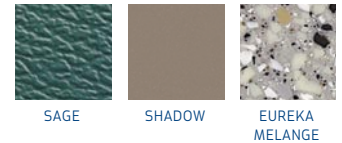

DIPLOMAT BLUE
61.3600.80

MARINE
61.3600.76

CYAN
61.3600.94

KHAKI
61.3600.67

MYSTIC
61.3600.85

SHETLAND
61.3600.90

LODEN
61.3600.83

PARROT
61.3600.96

seamless upholstery

ASH
61.3600.03

STEEL
61.3600.34

BLACK
61.3600.13

TAUPE
61.3600.04

TAWNY
61.3600.32

SAFFRON
61.3600.07

SAPPHIRE
61.3600.46

CHIANTI
61.3600.39

PAPRIKA
61.3600.37

WEDGEWOOD
61.3600.05

INDIGO
61.3600.33

SKY BLUE
61.3600.41

DUSTY JADE
61.3600.02

SAGE
61.3600.11

BAMBOO
61.3600.35