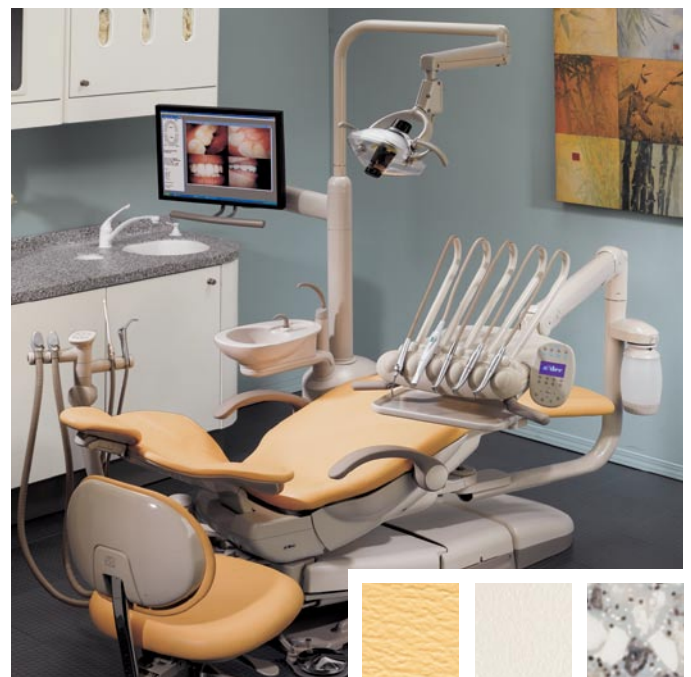

color your world

Color does more than look beautiful. It adds warmth. It can make spaces appear cheerful, calming, cozy, classic, or trendy. Color establishes a mood and evokes an emotion. Carefully chosen, color can convey the success of your practice. As you use this brochure, think about the colors that reflect you, your staff, and your practice as a whole.

get the look you like

Inspired by the latest color trends in home and office design, A-dec's newly enhanced upholstery palette features luminous, impactful colors. Both our sleek, sophisticated seamless upholsteries and soft, luxurious sewn upholsteries are available in a multitude of new designer colors.

sewn upholstery

Sewn upholstery has the plush, buttery feel and comfort of real leather. Engineered for strength, softness, and colorfastness, it maintains the look of genuine leather, over time, retaining a subtle grain pattern. Sewn upholstery is available on the A-dec 511 and Cascade® chairs.

seamless upholstery

Our seamless upholstery offers a vacuum-formed fit with no visible seams. The result is a streamlined look that's easy to clean and maintain. Seamless upholstery is available on A-dec 511, Cascade, and Performer® chairs.

Whatever you choose, both sewn and seamless A-dec upholsteries are easy to replace when worn, or when it's simply time to refresh and update the look of your treatment room.